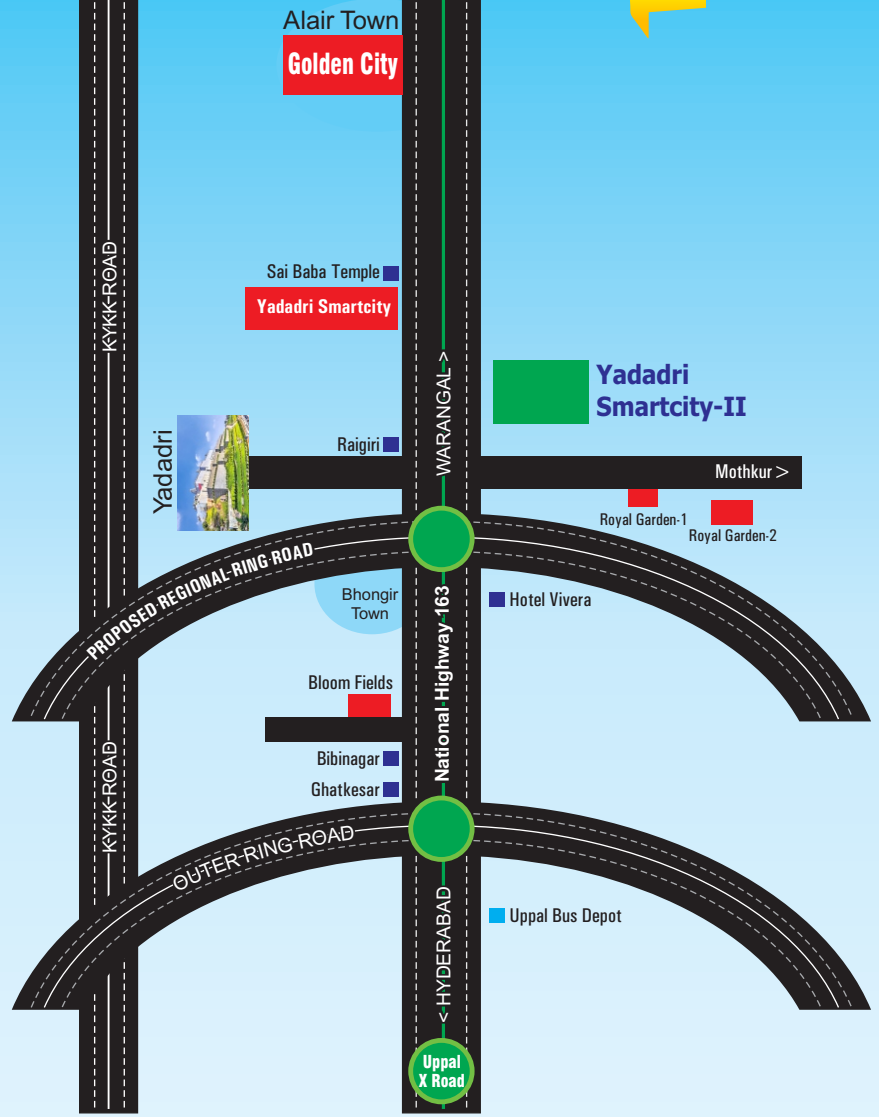

Yadadri Smart City -II

Raigiri, Yadadri

Let's Build
Your Dream **HOME**

PHASE-1
L.P. No. 17/2022/DTCP0/YDRB
PHASE-2
L.P. No. 29/2022/DTCP0/YDRB

9,999/-
per Sq.yd

A Project by

**SRI SIDDHI VINAYAKA
DEVELOPERS**

TAKING YOU FORWARD

Location Map

SRI SIDDHI VINAYAKA
DEVELOPERS

TAKING YOU FORWARD

H-44, 4th Floor,
Vijay Sales Building,
Opp. Toyota Showroom,
Chintalkunta, Hyd-70
www.ssvd.co.in

Contact: